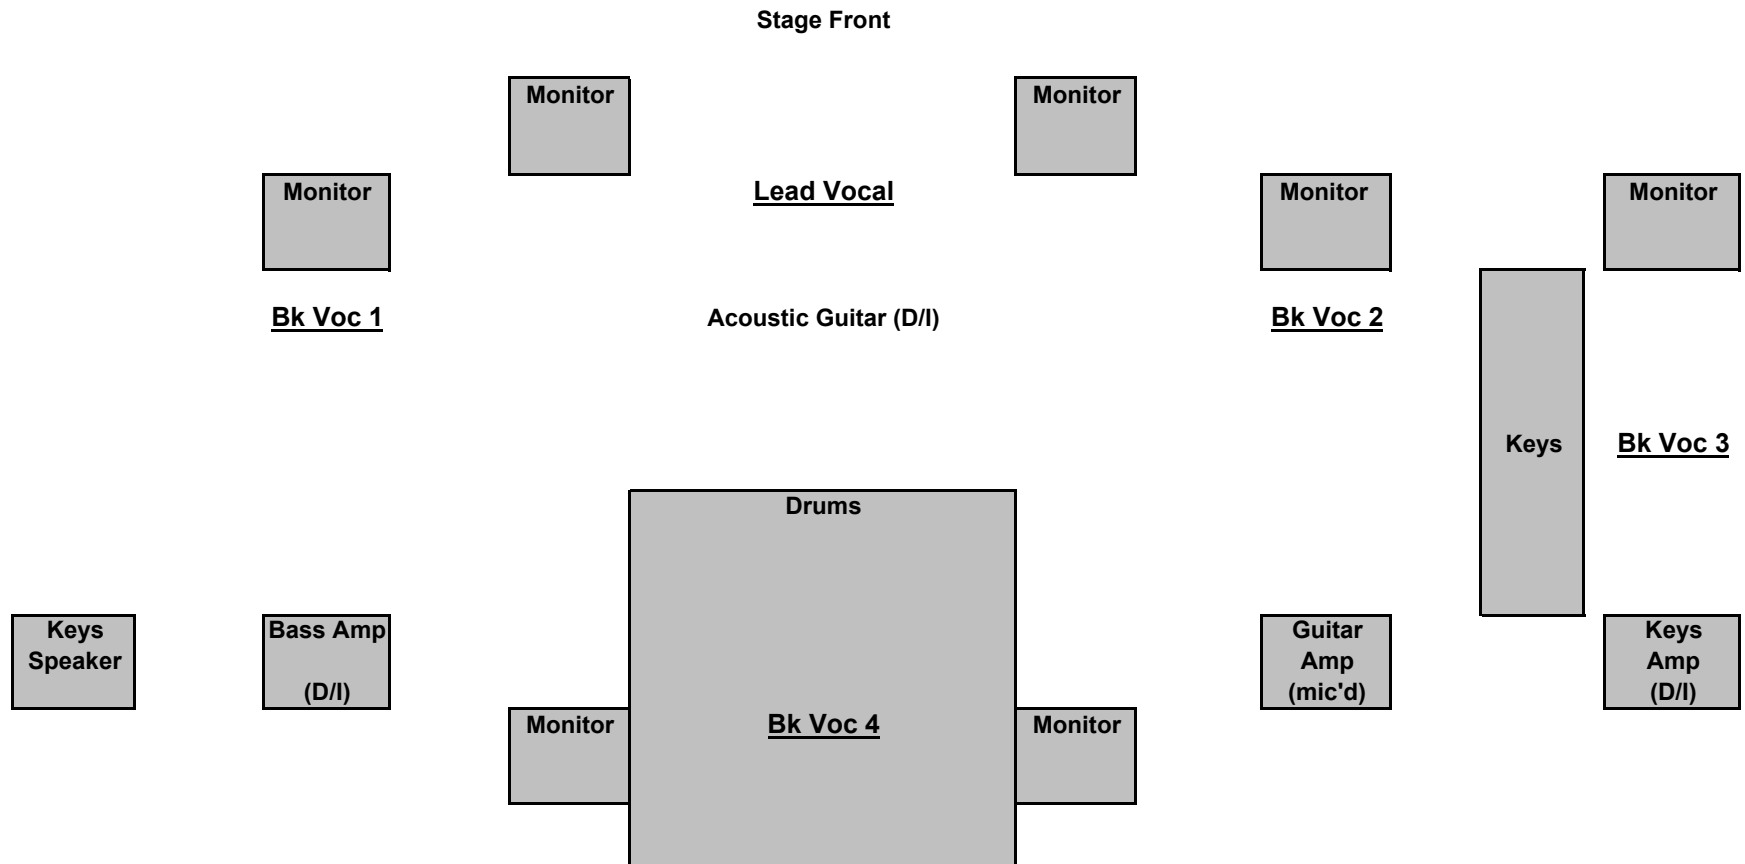

Van Burdon Project Stage Plot

Inputs list

- Lead Vocal (wireless with stand if avail)
- Bk Voc 1 - bass
- Bk Voc 2 - guitar
- Bk Voc 3 - keys
- Bk Voc 4 - drums
- Acoustic Guitar (D/I)
- Guitar Amp (mic'd)
- Bass Amp (D/I)
- Keys Amp (D/I) (stereo if available)
- Drums (kick, snare, hi-hat, toms, floor tom, cymbals)